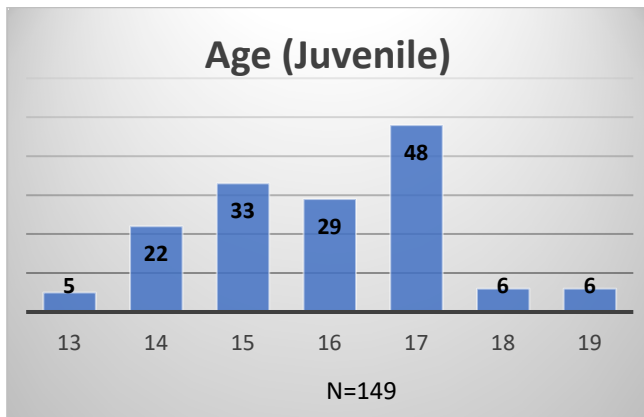

Daily Data Dashboard – January 17, 2024

Demographics for JTDC Population

Wednesday Morning Midnight Count

Total # of probation Involved youth¹: 1,325

¹ Probation Active: Any youth who is pending sentencing with an active social history, has been formally placed on probation or supervision with Cook County Juvenile Probation on the date of the report.

*Age, Gender and Race for Criminal Court population (N=1) is not represented in this report.

Daily Data Dashboard – January 17, 2024
Demographics for JTDC Population
Wednesday Morning Midnight Count