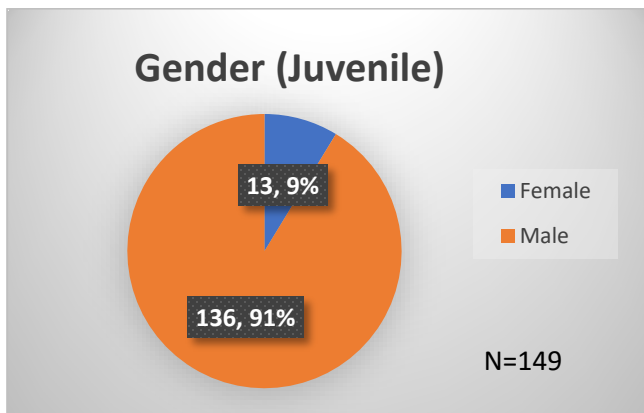

Daily Data Dashboard – January 17, 2024

Demographics for JTDC Population

Wednesday Morning Midnight Count

Total # of probation Involved youth¹: 1,325

¹ Probation Active: Any youth who is pending sentencing with an active social history, has been formally placed on probation or supervision with Cook County Juvenile Probation on the date of the report.

*Age, Gender and Race for Criminal Court population (N=1) is not represented in this report.

Daily Data Dashboard – January 17, 2024
Demographics for JTDC Population
Wednesday Morning Midnight Count