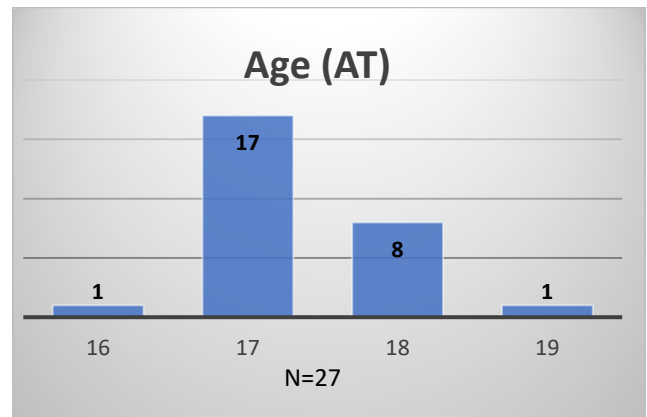

Daily Data Dashboard – January 17, 2024

Demographics for JTDC Population

Wednesday Morning Midnight Count

Total # of probation Involved youth¹: 1,325

¹ Probation Active: Any youth who is pending sentencing with an active social history, has been formally placed on probation or supervision with Cook County Juvenile Probation on the date of the report.

*Age, Gender and Race for Criminal Court population (N=1) is not represented in this report.

Daily Data Dashboard – January 17, 2024
Demographics for JTDC Population
Wednesday Morning Midnight Count