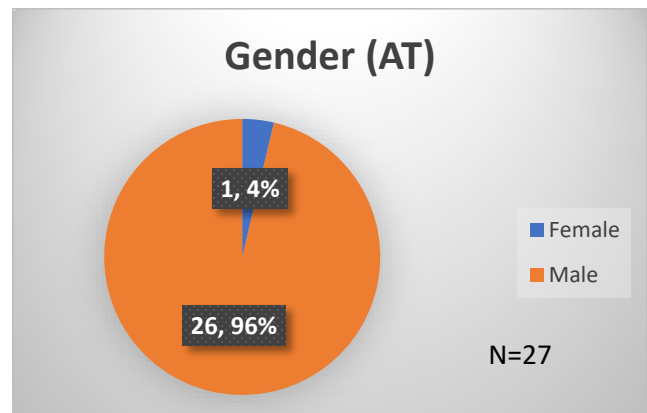

Daily Data Dashboard – January 17, 2024

Demographics for JTDC Population

Wednesday Morning Midnight Count

Total # of probation Involved youth¹: 1,325

¹ Probation Active: Any youth who is pending sentencing with an active social history, has been formally placed on probation or supervision with Cook County Juvenile Probation on the date of the report.

*Age, Gender and Race for Criminal Court population (N=1) is not represented in this report.

Daily Data Dashboard – January 17, 2024
Demographics for JTDC Population
Wednesday Morning Midnight Count