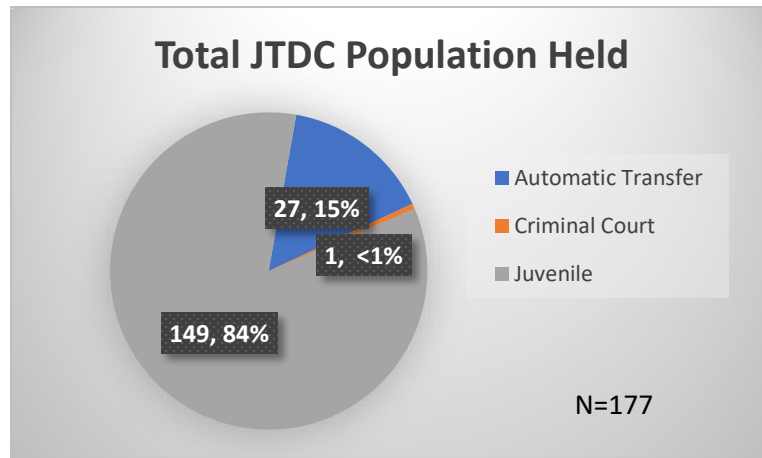

Daily Data Dashboard – January 17, 2024

Demographics for JTDC Population

Wednesday Morning Midnight Count

Total # of probation Involved youth¹: 1,325

¹ Probation Active: Any youth who is pending sentencing with an active social history, has been formally placed on probation or supervision with Cook County Juvenile Probation on the date of the report.

*Age, Gender and Race for Criminal Court population (N=1) is not represented in this report.

Daily Data Dashboard – January 17, 2024
Demographics for JTDC Population
Wednesday Morning Midnight Count